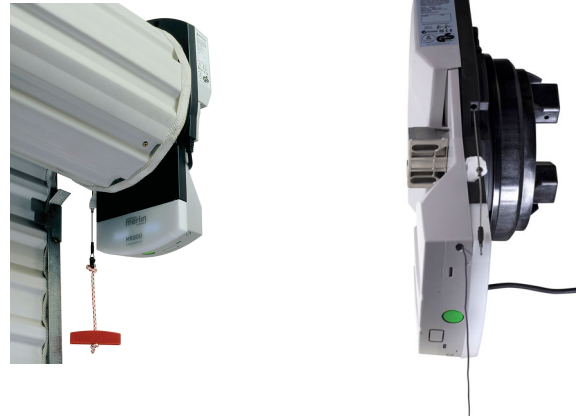

Merlin Professional MR800

Powerful slimline roller door opener for single and heavy double door garages

Key Features

- Soft Start/Stop operation
- Auto safety function
- Auto force sensing
- Two 3 channel mini-remotes
- Wireless wall button
- Rolling code technology
- Up to 64 memory registers
- Manual release handle
- Courtesy light (LED)
- Minimal side room 95mm
- 5 year motor warranty

Accessories

- Safety beam sensors
- Motion detecting control panel
- Keyed manual release
- Single channel remote
- 2 or 4 channel mini-remote
- Wireless keypad
- Optional Evercharge™ Standby Power Unit

Specifications

- 24V DC motor with thermal overload protection
- Input voltage: 240V AC
- Rated door area: 16.5m²*
- Rated door weight: 100kg
- Pulling force: 550N
- 433.92 MHz AM radio with rolling code

* Only with safety beam sensors

Rated door area	Rated door weight	Pulling force	Motor
16.5m²	100kg	550N	DC

Easy installation even in tight side clearance situations for doors up to 16.5m² *

Soft Start/Stop:

The MR800 is equipped with Chamberlain Soft Start/Stop technology. This is designed to ensure smooth and quiet door operation

Automatic Safety Function:

With its automatic safety function your garage door will stop and reverse automatically if obstructed going down or stop if obstructed going up. Your door can also be stopped and locked at any height for ventilation

Automatic Force Sensing:

Equipped with automatic force sensing, with each operation the garage door opener monitors and adjusts the force needed to open your garage door

Three Channel Mini-Remote:

A three channel mini remote control with rolling code technology can control up to three different doors or gates

Wireless Wall Button:

Wireless push button equipped with rolling code technology for remote operation in the garage or home

Manual Release:

In case of power failure you can simply activate the manual release to open your garage door

Accessories:

A wide range of accessories is available for this motor. [Accessories link](#)

Warranty:

The MR800 comes with a two year general warranty and a five year warranty on the motor